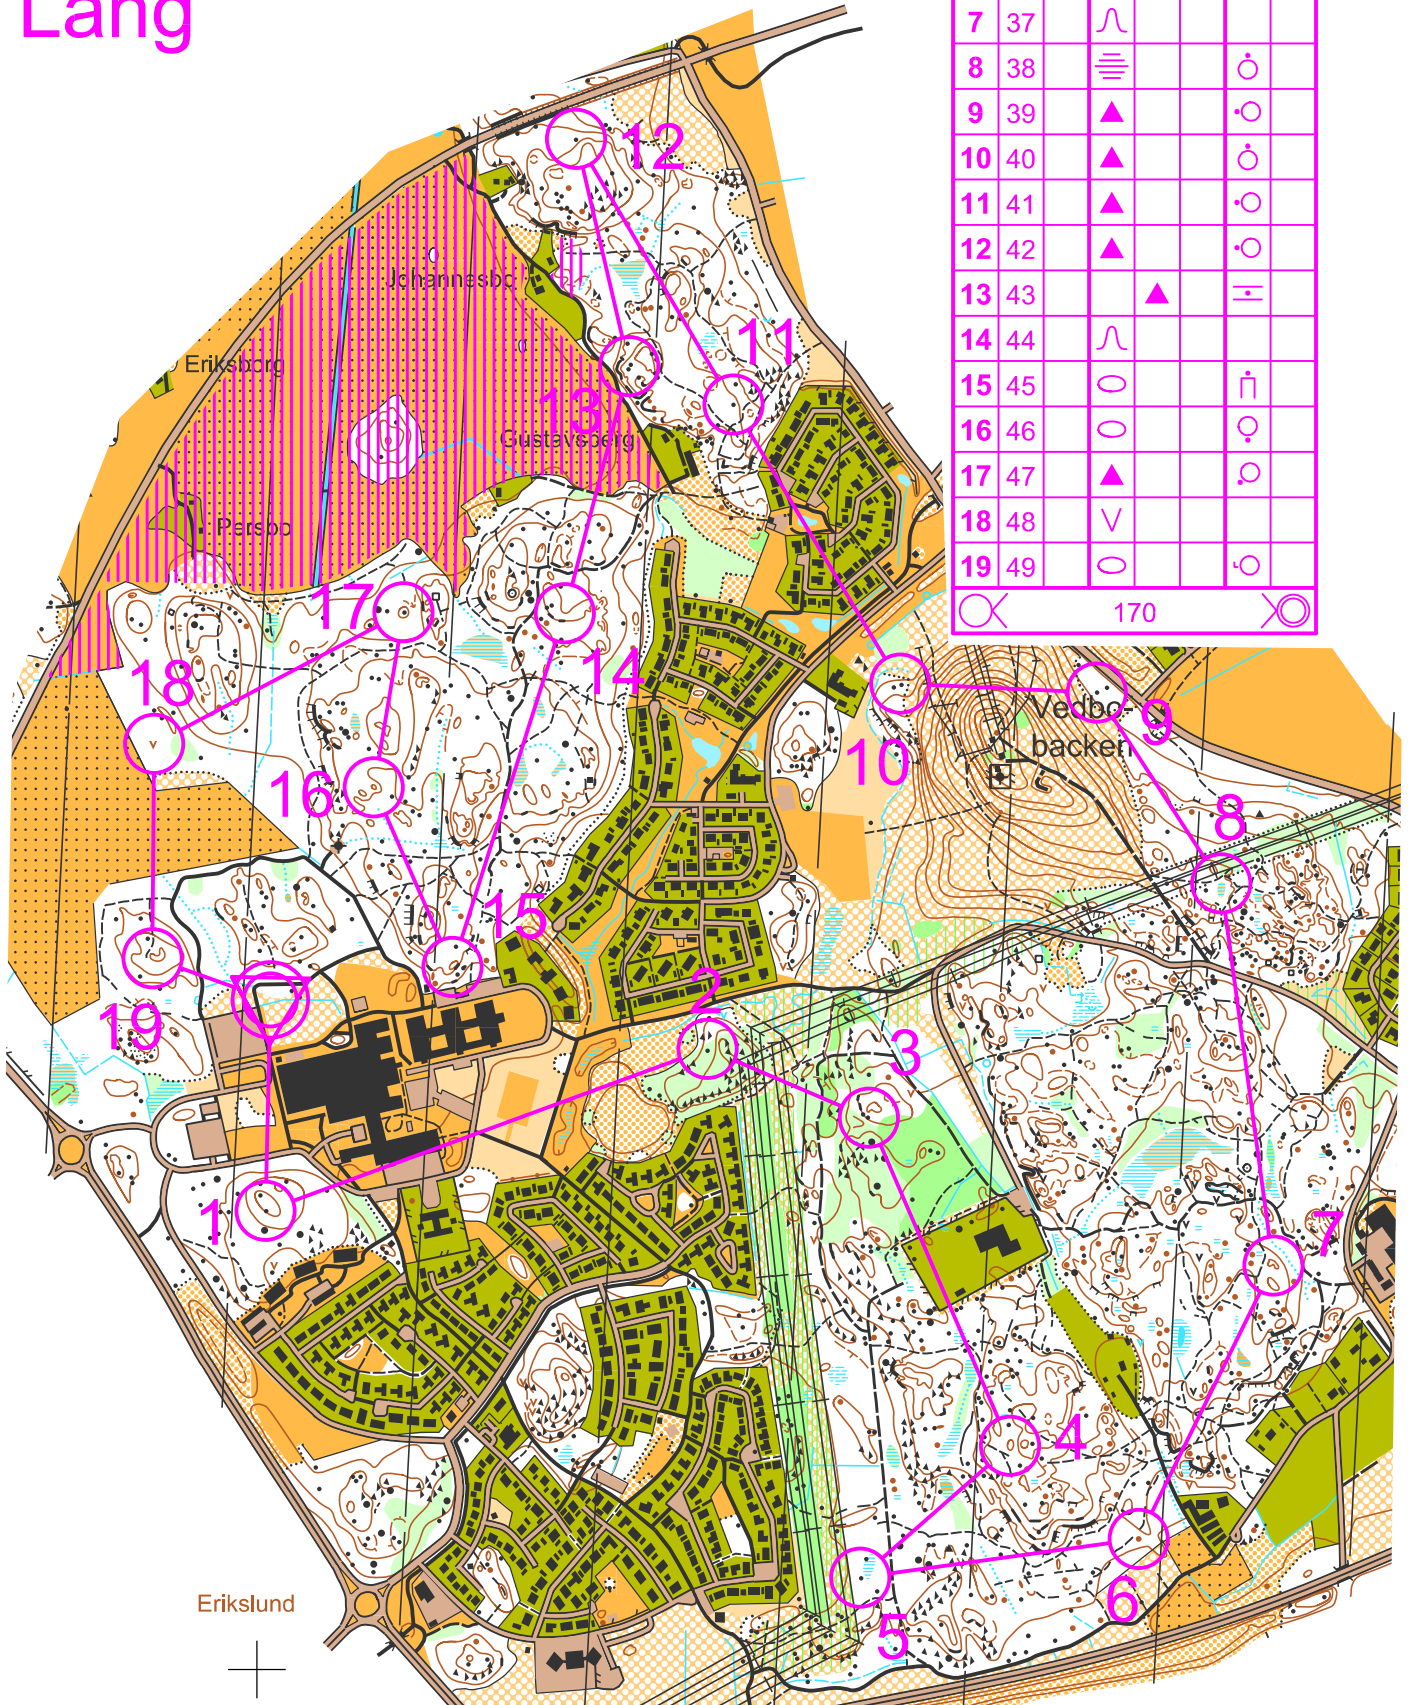

# Veckans bana

## 29 april 2008

Lång

|    | Lång | 7.010 |     |   |
|----|------|-------|-----|---|
| ▷  |      |       |     |   |
| 1  | 31   | ▲     |     | ♀ |
| 2  | 32   | ▲     |     |   |
| 3  | 33   | ↓▲    |     | ○ |
| 4  | 34   | ○     |     | ○ |
| 5  | 35   | ▲     |     | ○ |
| 6  | 36   | •     |     | ○ |
| 7  | 37   | ∩     |     |   |
| 8  | 38   | ≡     |     | ○ |
| 9  | 39   | ▲     |     | ○ |
| 10 | 40   | ▲     |     | ○ |
| 11 | 41   | ▲     |     | ○ |
| 12 | 42   | ▲     |     | ○ |
| 13 | 43   |       | ▲   | ≡ |
| 14 | 44   | ∩     |     |   |
| 15 | 45   | ○     |     | ♂ |
| 16 | 46   | ○     |     | ♀ |
| 17 | 47   | ▲     |     | ○ |
| 18 | 48   | ∇     |     |   |
| 19 | 49   | ○     |     | ○ |
|    |      |       | 170 |   |

## 29 april 2008