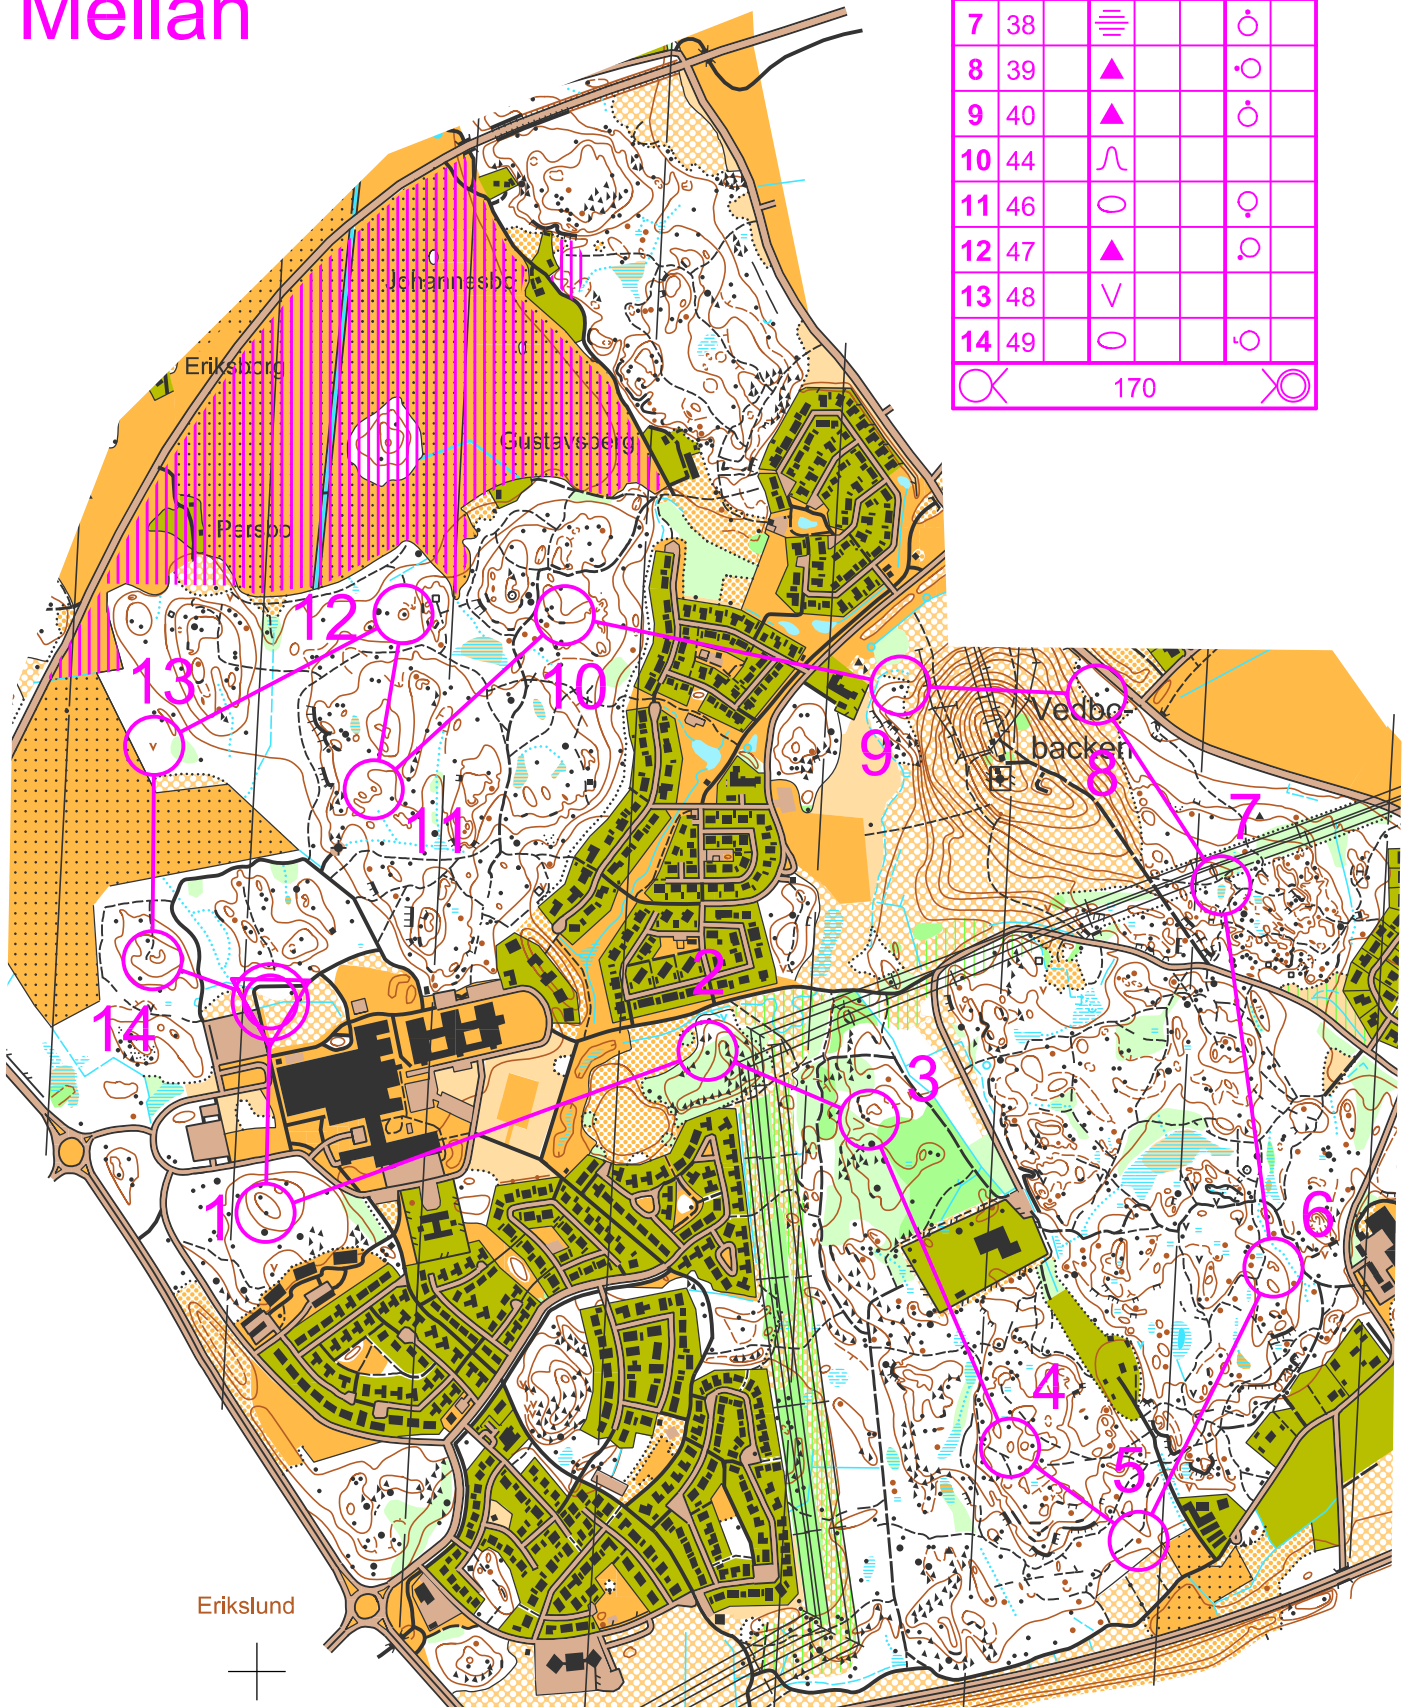

Veckans bana

29 april 2008

Mellan

Mellan		5.140	
▷			
1	31	▲	♀
2	32	▲	
3	33	↓▲	○
4	34	○	○
5	36	•	○
6	37	∩	
7	38	≡	○
8	39	▲	○
9	40	▲	○
10	44	∩	
11	46	○	♀
12	47	▲	♀
13	48	∇	
14	49	○	○
⊗		170	⊗